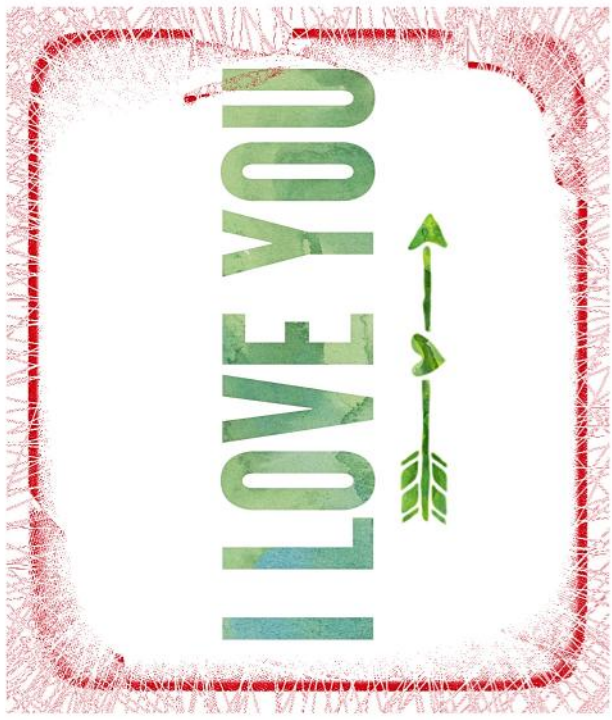

HAPPY

LOVE

* DAY *

A Valentine's card with a red, textured border. The text "HAPPY" is in a red, serif font. "LOVE" is in large, bold, pink-to-orange gradient letters. "DAY" is in a red, serif font, flanked by asterisks. There is a small heart and a leafy branch between "HAPPY" and "LOVE".

Love

ALWAYS & FOREVER

A Valentine's card with a red, textured border. The word "Love" is written in a large, purple-to-black gradient cursive font. Below it, the words "ALWAYS & FOREVER" are written in a white, sans-serif font on a red, torn-edge background.